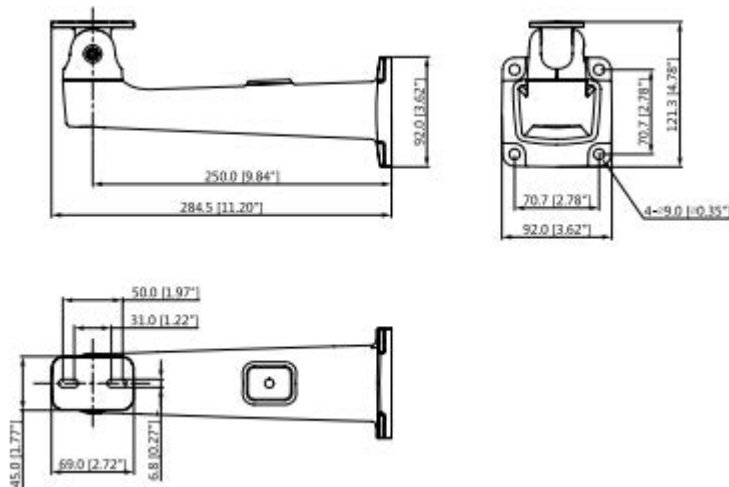

Wall Mount - INSX605

Material: Aluminum

Dimensions: 92.0 mm x 121.30 mm x 284.50 mm

Color: White

Type of Installation: Wall

Net Weight: 0.65 kg

Load Bearing Capacity: 5.0 kg

Work with: INSX152 or INSX101

Dimensions (mm)

Applications